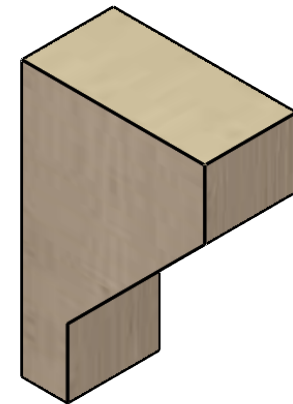

ITEM NUMBER: CORU02X04X06CLERCPR

2"W X 4"D X 6"H SERIES 2 CLASSIC CLEMMONS ROUGH CEDAR
TIMBERTHANE FAUX WOOD CORBEL, PRIMED

SIDE PROFILE

FRONT PROFILE

ISOMETRIC

EKENA MILLWORK
2300 WEST MAIN ST.
CLARKSVILLE, TX 75426
TOLL FREE: 866-607-0453
WWW.EKENAMILLWORK.COM

NOTES

1. INSTALLATION TO BE COMPLETED IN ACCORDANCE WITH MANUFACTURER'S SPECIFICATIONS.
2. DRAWING MAY NOT BE TO SCALE
3. THIS DRAWING IS INTENDED FOR DESIGN AND PLANNING PURPOSES ONLY.
4. ALL INFORMATION CONTAINED HEREIN WAS CURRENT AT THE TIME OF DEVELOPMENT BUT MUST BE REVIEWED AND APPROVED BY THE PRODUCT MANUFACTURER TO BE CONSIDERED ACCURATE.
5. TIMBERTHANE ARCHITECTURAL PRODUCTS ARE MADE FROM HIGH DENSITY URETHANE AND COME FACTORY PRIMED