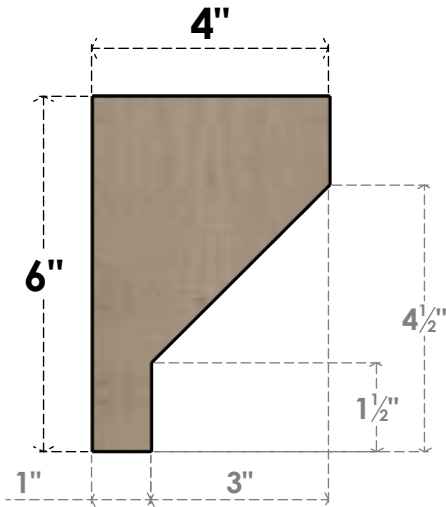

ITEM NUMBER: CORU02X04X06CLERCPR

2"W X 4"D X 6"H SERIES 2 CLASSIC CLEMMONS ROUGH CEDAR
TIMBERTHANE FAUX WOOD CORBEL, PRIMED

SIDE PROFILE

FRONT PROFILE

ISOMETRIC

EKENA MILLWORK
2300 WEST MAIN ST.
CLARKSVILLE, TX 75426
TOLL FREE: 866-607-0453
WWW.EKENAMILLWORK.COM

NOTES

1. INSTALLATION TO BE COMPLETED IN ACCORDANCE WITH MANUFACTURER'S SPECIFICATIONS.
2. DRAWING MAY NOT BE TO SCALE
3. THIS DRAWING IS INTENDED FOR DESIGN AND PLANNING PURPOSES ONLY.
4. ALL INFORMATION CONTAINED HEREIN WAS CURRENT AT THE TIME OF DEVELOPMENT BUT MUST BE REVIEWED AND APPROVED BY THE PRODUCT MANUFACTURER TO BE CONSIDERED ACCURATE.
5. TIMBERTHANE ARCHITECTURAL PRODUCTS ARE MADE FROM HIGH DENSITY URETHANE AND COME FACTORY PRIMED