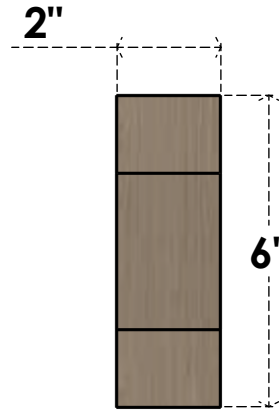

ITEM NUMBER: CORU02X04X06CLERCPR

2"W X 4"D X 6"H SERIES 2 CLASSIC CLEMMONS ROUGH CEDAR
TIMBERTHANE FAUX WOOD CORBEL, PRIMED

SIDE PROFILE

FRONT PROFILE

ISOMETRIC

EKENA MILLWORK
2300 WEST MAIN ST.
CLARKSVILLE, TX 75426
TOLL FREE: 866-607-0453
WWW.EKENAMILLWORK.COM